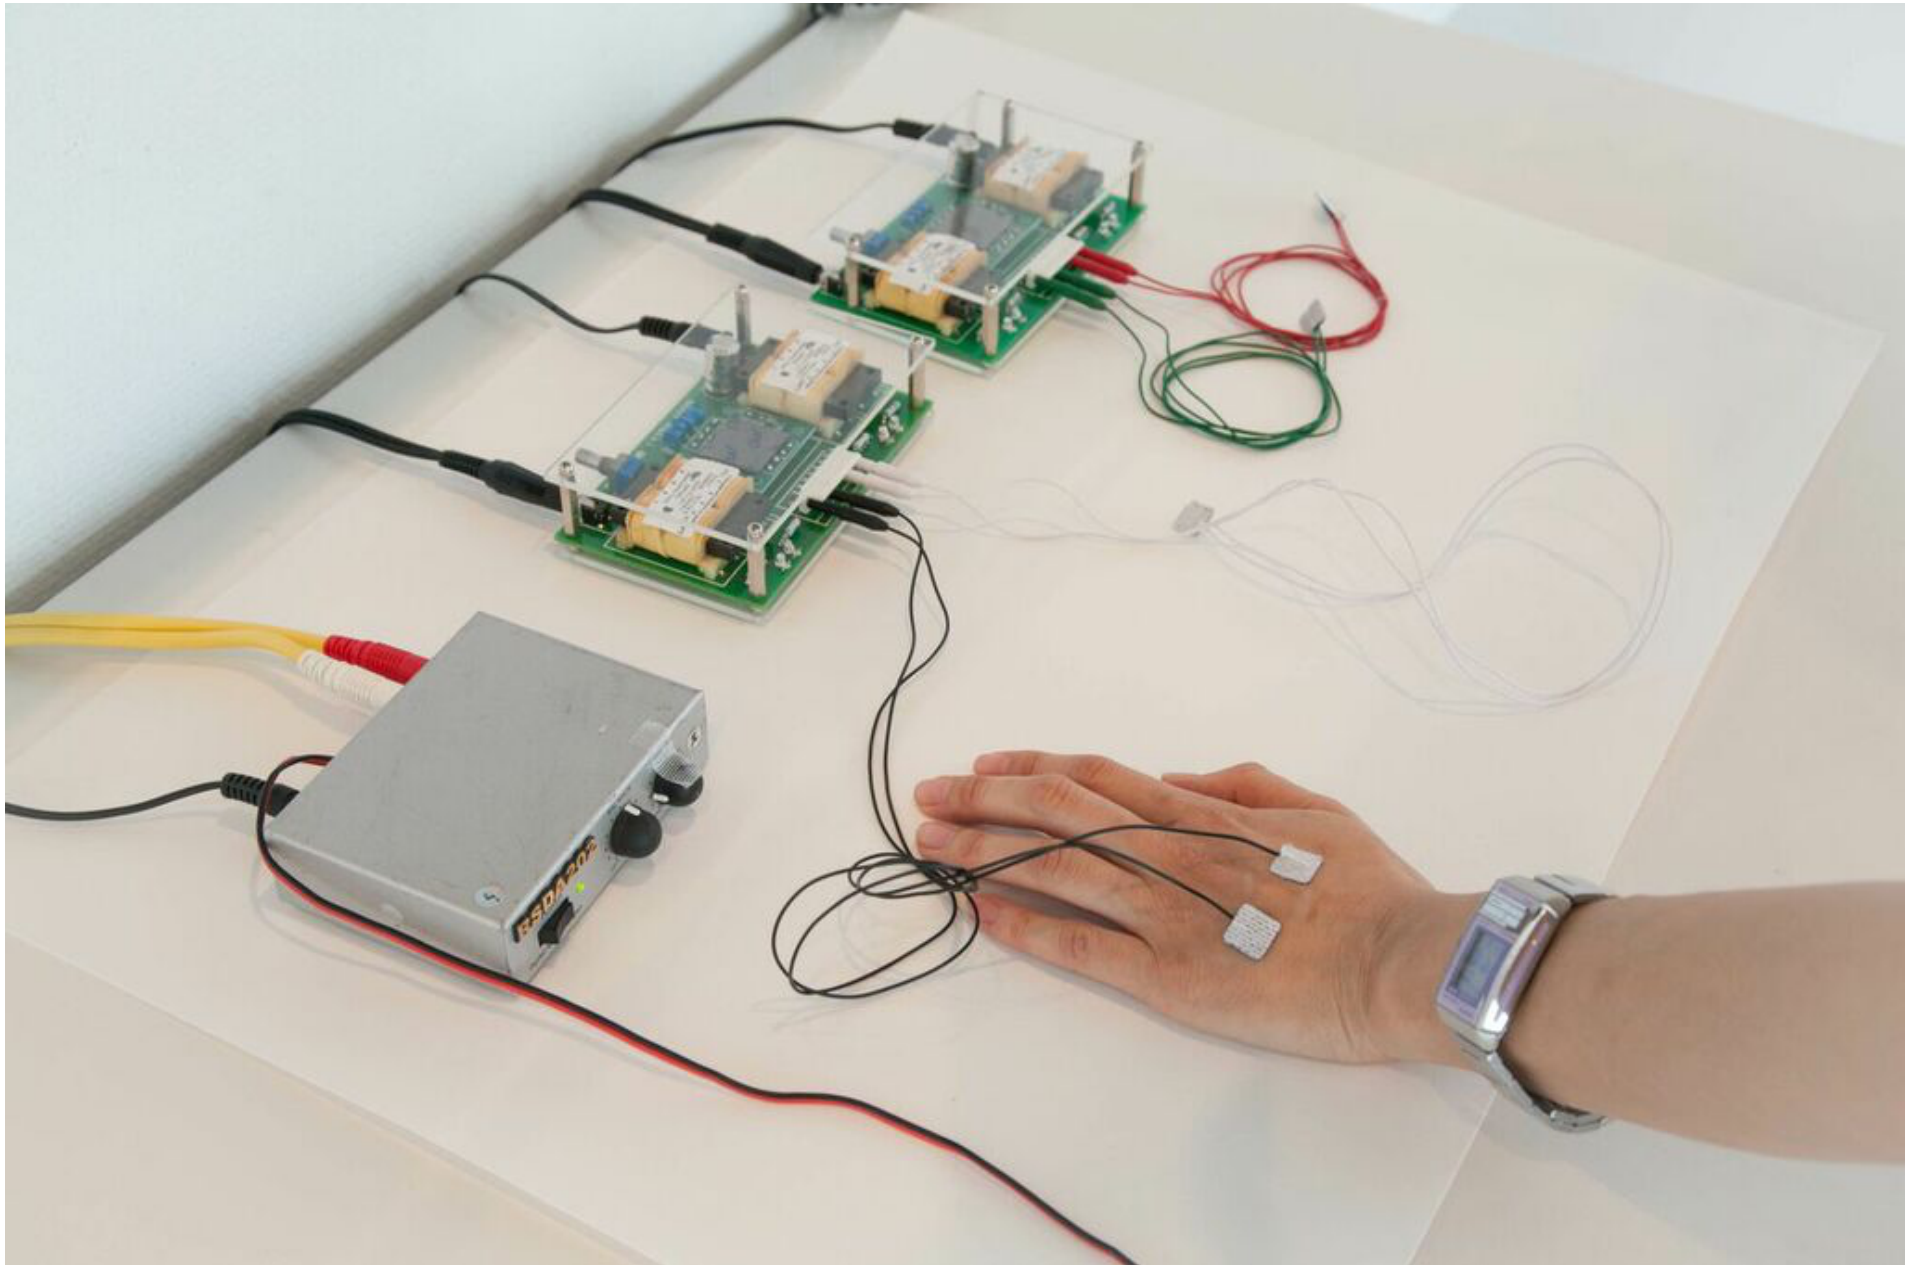

Kris yoshie

Creative Producer, Artistic Director
NPO SLOW LABEL chairman, director

SOUL FAMILY x Daito Manabe+Motoi Ishibashi
+Masaki Teruoka+Shuichi Tsutsumi
music for the deaf

SLOW ACADEMY in MIRAikan
Inclusive Future Project
Chisato Minamimura, Choreographer
Shigeru Mochizuki, Media Artist
Kyota Takahashi & Reiko Kawaguchi, Lighting Artist
Mika Bando, Musician

Rio Paralympic Flag Handover Ceremony in Closing Ceremony 2016